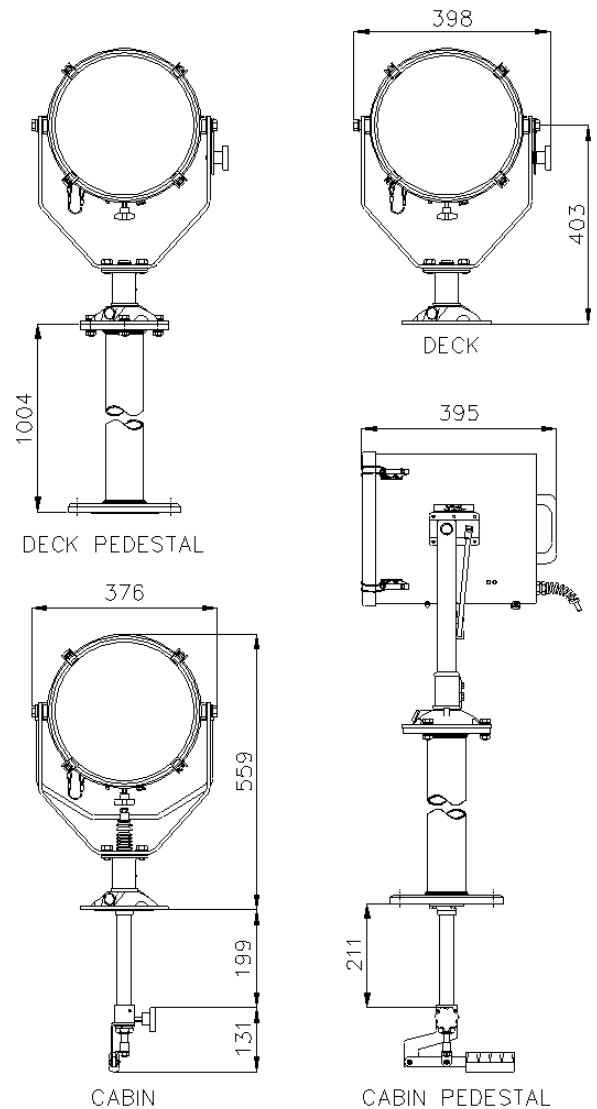

The 110w LED gives illumination characteristics similar to that of a 1000w halogen lamp. This model offers a focus adjustment of the beam from 7° spot to 20° flood.

SPECIFICATION

- Toughened front glass.
- 33,000 hours LED life
- Parabolic glass reflector.
- Constructed from marine grade materials and fixings.
- Optional Heater fitted in barrel
- Powder coated and stove enamel paint finish
- Pan rotation 450°.
- Deck/Deck Ped Tilt elevation control +40° to -40°.
- Cabin/Cabin Ped Tilt elevation control +30° to -25°.
- External lamp focus, 7° spot to 20° flood.
- Range of 1089m is based on 7° divergence
- Operational temp -50°.
- Up to 13,900 Lumens.
- Colour Temp options 6500k
- Sealing – IP66 Searchlight, PSU IP66.
- Modular design allowing customer to modify configuration.
- Searchlight weight Deck 12kgs, PSU weight 2.5kgs. Pedestal 4.6Kgs, Cabin control Assy 2.3Kgs, Cabin Pedestal Assy 3.3Kgs
- Special Cabin & Pedestal dimensions available on request.

ALL DIMENSIONS IN MILLIMETRES

Base fixing details:

Deck & Cabin 3 holes Ø11.0 equi-spaced on a 154 PCD
Deck Ped & Cabin Ped 4 holes Ø12.5 equi-spaced on a 190 PCD,
Cabin & Cabin Ped Central Hole Ø75

PSU dimensions: 254 x 180 x 90mm

Part Numbers

Type	Supply	Watts	Part No
L300D Deck	115/230v	110w	A6172
L300D Deck	24v	110w	A7201
Cabin Control Assy			C27683-01
Pedestal deck			C20719-39
Cabin Pedestal Assy			C27684-01

VAC	LED life	Range @ 1 Lux	Luminous Flux	Div	Watts
115/230v	33,000 hrs	1089m @7° Div	13,900	7-20°	110w