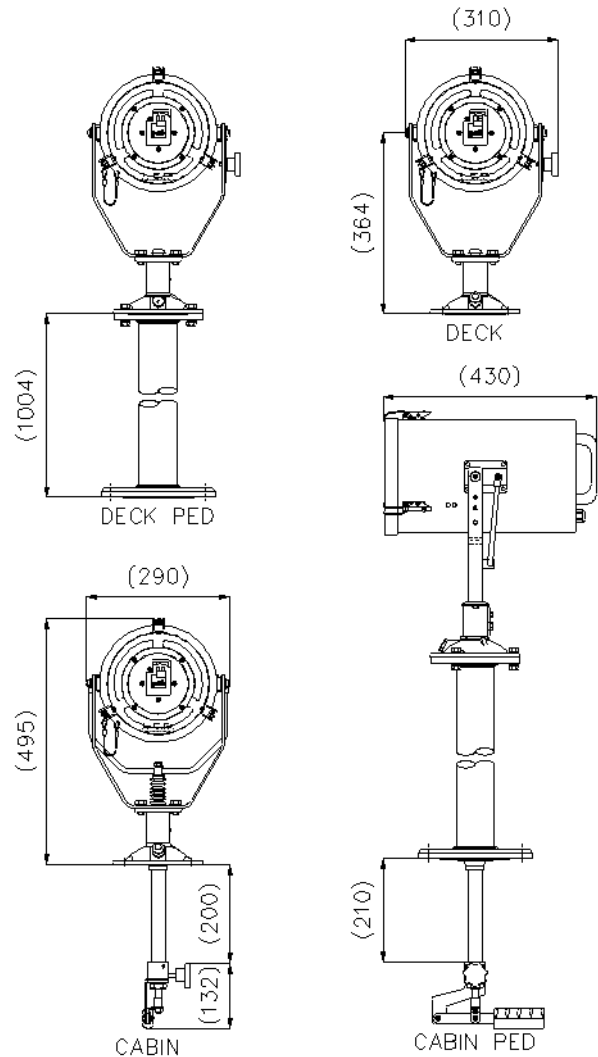

The 100w LED gives illumination characteristics similar to that of a 1000w halogen lamp. This model offers a fixed focus with a 4° spot.

SPECIFICATION

- Toughened front glass.
- 30,000 hours LED life
- Parabolic super pure precision lens.
- Constructed from marine grade materials and fixings.
- Powder coated and stove enamel paint finish
- Pan rotation 450°.
- Deck/Deck Ped Tilt elevation control +40° to -40°.
- Cabin/Cabin Ped Tilt elevation control +30° to -25°
- Fixed focus, 4° spot.
- Operational temp -50°.
- Up to 7,047 Lumens.
- Colour Temp options 6500k
- Sealing – IP66 Searchlight, PSU IP66.
- Modular design allowing customer to modify configuration.
- Searchlight weight Deck 12kgs, PSU weight 2.5kgs. Pedestal 4.6Kgs, Cabin control Assy 2.3Kgs, Cabin Pedestal Assy 3.3Kgs
- Special Cabin & Pedestal dimensions available on request.

ALL DIMENSIONS IN MILLIMETRES

Base fixing details:

Deck & Cabin 3 holes Ø11.0 equi-spaced on a 154 PCD
Deck Ped & Cabin Ped 4 holes Ø12.5 equi-spaced on a 190 PCD,
Cabin & Cabin Ped Central Hole Ø75

Driver Box dimensions: 361 x 254 x 111mm

Part Numbers

| Type | Supply | Watts | Part No |
|---------------------|----------|-------|-----------|
| L230D Deck | 115/230v | 110w | A6253 |
| L230D Deck | 24v | 110w | A6257 |
| Cabin Control Assy | | | C27683-01 |
| Pedestal deck | | | C20719-39 |
| Cabin Pedestal Assy | | | C27684-01 |