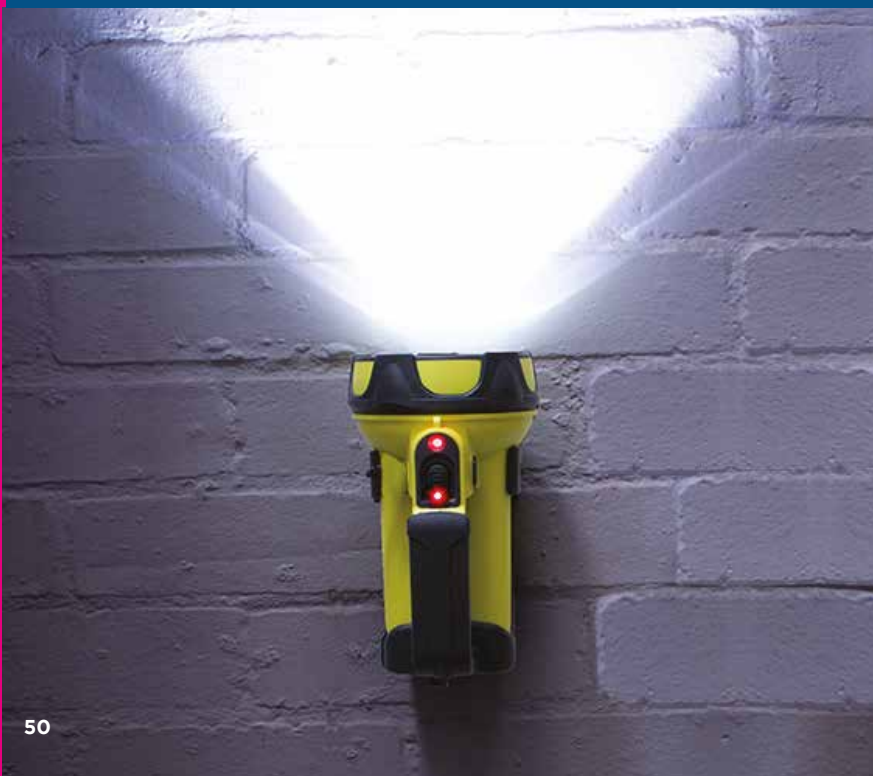

Trio-550

Most popular rechargeable hand lamp

- 550 Lumens / 600m beam
- Runtime 3-15 hours
- Lightweight design
- Tough + durable construction

2 Models available:
Hi vis yellow or grey

| Trio-550 | |
|-------------|---|
| | 550 |
| | Up to 600m |
| | 3-15hrs |
| MODE | High/Low/Flashing |
| | 3.7V 4500mAh, 16.65Wh |
| | 10hrs |
| | IP54 |
| | 193x117x132mm |
| | 650g |
| CODE | NSTRIO550Y (Yellow) NSTRIO550 (Grey) |

Features:

- Lightweight design
- Rechargeable lithium battery
- Tough durable polycarbonate lens
- Water and shock resistant
- USB power bank - charge your device on the go!
- Can be mounted on walls or in vehicle
- Battery charging indicator

Scan for multi language information

Supplied with: Wall mount, USB cable, USB 12V-24V car charger, shoulder strap, AC USB mains adaptor

Emergency function:
Automatically illuminates in
the event of a power cut