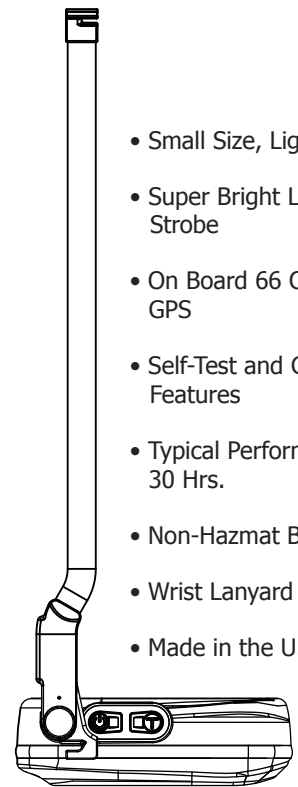

SPECIFICATIONS

Product Number	2880
Model Number	PLB-375
Size	3.3 x 4.8 x 9.9 cm
Weight	130 g
Battery	Non-hazmat lithium batteries
Class	Class 2 Operation @ -20°C
Battery, Replacement Interval	Replacement due six (6) years from date of manufacture or five (5) years after beacon is placed into service, whichever is first, or after emergency use
Battery, Operational Life	Exceeds 24 Hours @ -20°C
Battery, Storage	-40°C to +70°C
Material	Engineered polycarbonate blend
Color	ACR-treuse™ (high visibility yellow)
Activation	Manual
Operation	2 steps: deploy antenna, press ON button. Give clear view of sky
Waterproof	5 m @ 1 hr, 10 m @ 10 min. Factory tested @ 21°C, exceeds RTCM waterproof requirements
Buoyant	No (See ResQLink+ Model)
Accessories	P/N 9521 Flotation Pouch
Approvals	Cospas-Sarsat, FCC, Canada, R&TTE, AMSA
Limited Warranty	5 years
Lead Free	Yes