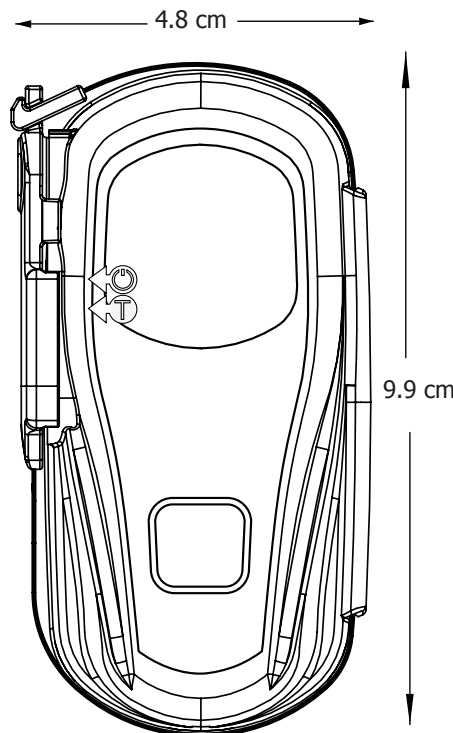

SPECIFICATIONS

Product Number	2880
Model Number	PLB-375
Size	3.3 x 4.8 x 9.9 cm
Weight	130 g
Battery	Non-hazmat lithium batteries
Class	Class 2 Operation @ -20°C
Battery, Replacement Interval	Replacement due six (6) years from date of manufacture or five (5) years after beacon is placed into service, whichever is first, or after emergency use
Battery, Operational Life	Exceeds 24 Hours @ -20°C
Battery, Storage	-40°C to +70°C
Material	Engineered polycarbonate blend
Color	ACR-treuse™ (high visibility yellow)
Activation	Manual
Operation	2 steps: deploy antenna, press ON button. Give clear view of sky
Waterproof	5 m @ 1 hr, 10 m @ 10 min. Factory tested @ 21°C, exceeds RTCM waterproof requirements
Buoyant	No (See ResQLink+ Model)
Accessories	P/N 9521 Flotation Pouch
Approvals	Cospas-Sarsat, FCC, Canada, R&TTE, AMSA
Limited Warranty	5 years
Lead Free	Yes