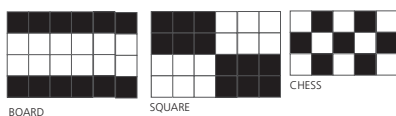

Usage areas

Bergo Flooring has developed a wide range of flooring products for different environments.

Turf is specially developed for entrances and can be used both indoor and outdoors.

Advantages

- Open structure
- Several colours and combinations
- Three standard sizes
- Easy to extend to preferred size
- Easy to keep clean
- Keeps the dirt away
- Withstands both extreme cold and hot climate
- Attractive design
- In- and outdoor use.

Durable

Turf has an open structure, which allows rain and dirt to fall through. This means that the mat will not easily break and corners will not easily bend, when it is exposed to temperature variations.

Technical information

Material: Environmentally friendly recyclable UV-stabilised polyethylene.

Size:
A = 86 x 57 cm
B = 71 x 43 cm
C = 57 x 43 cm
D = 57 x 57 cm

Design

Colours

■ Silk Black (BK)	■ Cedar Wood (CW)
■ Graphite Grey (GG)	■ Sand (SA)
■ Metal Grey (ME)	■ Steel Blue (SB)
■ Stone Grey (SG)	■ Warm Violet (WV)
■ Brick red (BR)	■ Blue Violet (BV)
■ Pine (PI)