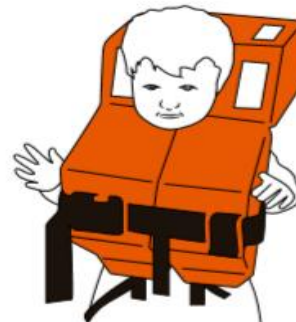

INSTRUCTION

MERMAN 20 LIFEJACKET

Size/Størrelse:

Infant (Less than 15kg)
Børn (Under 15kg)

Light/Lys:

Light switches on automatically
Lys tændes automatisk

STEP 1

PLACING YOKE OVER HEAD CONNECT VELCRO STRIPS

STEP 2

PASS BELT AROUND WAIST AND CONNECT BUCKLE BY PUSHING THE TWO PARTS TOGETHER.

STEP 3

PULL ON LOOSE END OF WEBBING FOR A TIGHT BUT COMFORTABLE FIT

STEP 4

PASS EACH THIGH STRAP ROUND THE BACK OF EACH LEG

STEP 5

BRING CRUTCH STRAPS UP BETWEEN THE LEGS AND CONNECT BUCKLES BY PUSHING THE TWO BUCKLE PARTS TOGETHER.

STEP 6

ADJUST THE WEBBING FOR A COMFORTABLE FIT