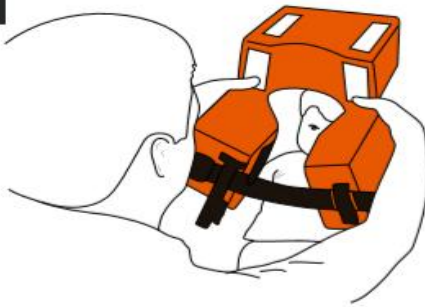

INSTRUCTION

MERMAN 20 LIFEJACKET

Size/Størrelse:

Infant (Less than 15kg)
Børn (Under 15kg)

Light/Lys:

Light switches on automatically
Lys tændes automatisk

STEP 1

PLACING YOKE OVER HEAD CONNECT VELCRO STRIPS

STEP 2

PASS BELT AROUND WAIST AND CONNECT BUCKLE BY PUSHING THE TWO PARTS TOGETHER.

STEP 3

PULL ON LOOSE END OF WEBBING FOR A TIGHT BUT COMFORTABLE FIT

STEP 4

PASS EACH THIGH STRAP ROUND THE BACK OF EACH LEG

STEP 5

BRING CRUTCH STRAPS UP BETWEEN THE LEGS AND CONNECT BUCKLES BY PUSHING THE TWO BUCKLE PARTS TOGETHER.

STEP 6

ADJUST THE WEBBING FOR A COMFORTABLE FIT