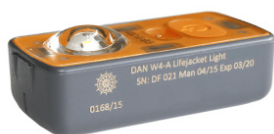

DAN W4-M

ALKALINE LIFEJACKET LIGHT MANUAL

This new, low profile light is a single compact flashing...

[Read More](#)

Categories: [Fire Safety & Rescue](#), [Lifejacket lights](#), [Lights](#), [Rescue Equipment](#)