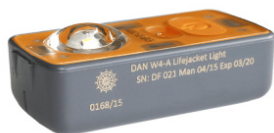

DAN WR3

LITHIUM LIFEJACKET LIGHT AUTOMATIC

WR3 is the recessed version of the Dan W3. This light...

[Read More](#)

Categories: [Fire Safety & Rescue](#), [Lifejacket lights](#), [Lights](#), [Rescue Equipment](#)

ODEO STROBE

HIGH INTENSITY LED STROBE FOR YOUR PERSONAL SAFETY

ODEO Strobe is designed for use in...

[Read More](#)

Categories: [Distress Signals](#), [Fire Safety & Rescue](#), [Personal Safety Lights](#), [Rescue Equipment](#)