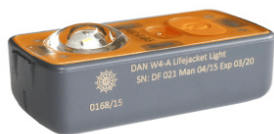

DAN W4-M

ALKALINE LIFEJACKET LIGHT MANUAL

This new, low profile light is a single compact flashing...

[Read More](#)

Categories: [Fire Safety & Rescue](#), [Lifejacket lights](#), [Lights](#), [Rescue Equipment](#)