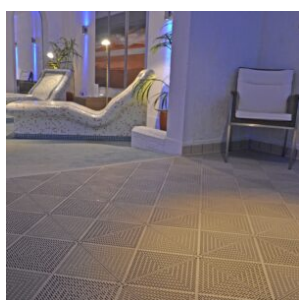

BERGO SOFT TILE

Bergo Flooring launches BERGO SOFT - a new series of soft, slip reducing and antibacterial...

[Read More](#)

Categories: [BERGO Public](#), [Flooring](#)