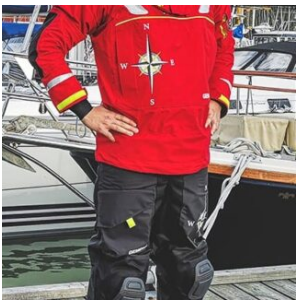

GEMINO NAVIGATOR

Ursuit Gemino Navigator is a two-piece drysuit, with separate trousers and jacket, which can be...

[Read More](#)

Categories: [Dry Suits](#), [FSR](#), [Rescue Suits](#)