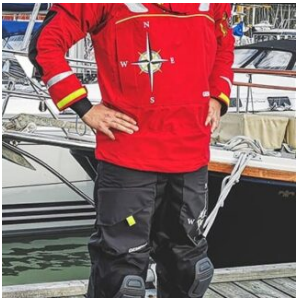

## GEMINO NAVIGATOR

Ursuit Gemino Navigator is a two-piece drysuit, with separate trousers and jacket, which can be...

[Read More](#)

**Categories:** [Dry Suits](#), [FSR](#), [Rescue Suits](#)