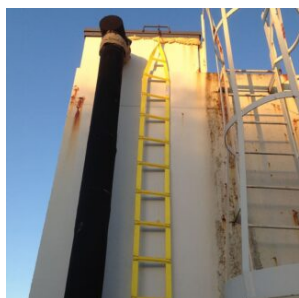

ESCAPE LADDER

The Fibrelight Escape Ladder is a strong, durable and lightweight ladder that allows for escape...

[Read More](#)

Categories: [Deck Equipment](#), [Gangways and Ladders](#), [Personal Recovery Device](#), [Rescue Equipment](#)