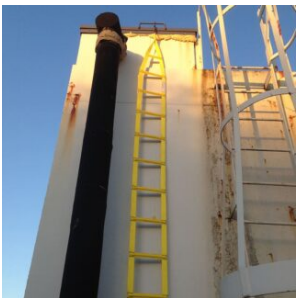

## ESCAPE LADDER

The Fibrelight Escape Ladder is a strong, durable and lightweight ladder that allows for escape...

[Read More](#)

**Categories:** [Deck Equipment](#), [Gangways and Ladders](#), [Personal Recovery Device](#), [Rescue Equipment](#)