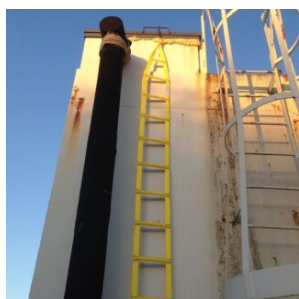

ESCAPE LADDER

The Fibrelight Escape Ladder is a strong, durable and lightweight ladder that allows for escape...

[Read More](#)

Categories: [Deck Equipment](#), [Gangways and Ladders](#), [Personal Recovery Device](#), [Rescue Equipment](#)