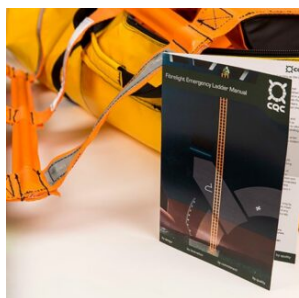

EMERGENCY LADDER

The Fibrelight Emergency Ladder is a tested and approved life saving device in line with SOLAS...

[Read More](#)

Categories: [Deck Equipment](#), [Gangways and Ladders](#), [Personal Recovery Device](#), [Rescue Equipment](#)