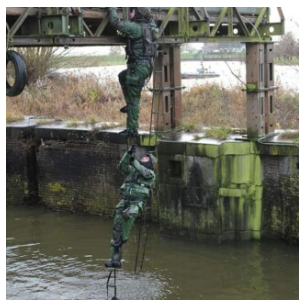

TACTICAL ASSAULT LADDER

The Fibrelight Tactical Assault Ladder provides an incredibly strong yet lightweight solution to...

[Read More](#)

Categories: [Deck Equipment](#), [Gangways and Ladders](#), [Personal Recovery Device](#), [Rescue Equipment](#)