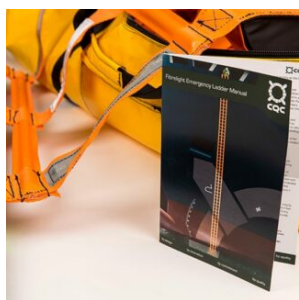

EMERGENCY LADDER

The Fibrelight Emergency Ladder is a tested and approved life saving device in line with SOLAS...

[Read More](#)

Categories: [Deck Equipment](#), [Gangways and Ladders](#), [Personal Recovery Device](#), [Rescue Equipment](#)