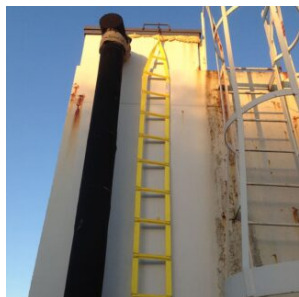

ESCAPE LADDER

The Fibrelight Escape Ladder is a strong, durable and lightweight ladder that allows for escape...

[Read More](#)

Categories: [Deck Equipment](#), [Gangways and Ladders](#), [Personal Recovery Device](#), [Rescue Equipment](#)