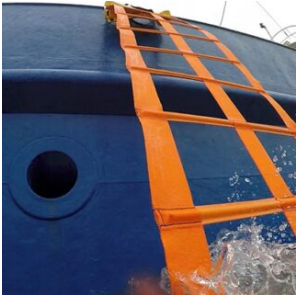

SELF-RECOVERY LADDER

The Fibrelight Self-Recovery Ladder, based on the Fibrelight Emergency ladder, has been designed...

[Read More](#)

Categories: [Deck Equipment](#), [Personal Recovery Device](#), [Rescue Equipment](#)