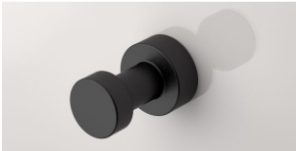

GEESA - WYNK

Refreshing like nature, the Wynk collection is an exciting series consisting of refined and...

[Read More](#)

Categories: [Bathroom Accessories](#), [Geesa](#)

GEESA - TONE

Slender, compact and elegant; these are the words that typify Tone. Thanks to its...

GEESA - SPAREPARTS

Here you will find all spare parts, belonging to our collections.

See all...

[Read More](#)

Categories: [Bathroom Accessories](#), [Geesa](#)

GEESA - NELIO

Nelio; this is where round and cubist come together in an alluring line pattern. This superior...

[Read More](#)

Categories: [Bathroom Accessories](#), [Geesa](#)

GEESA - NEMOX BLACK

This matt black variant is mysterious as well as stylish. The high-quality matt black finish...

[Read More](#)

Categories: [Bathroom Accessories](#), [Geesa](#)