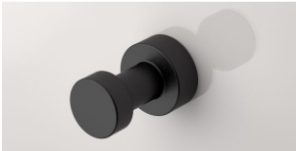

GEESA - SPAREPARTS

Here you will find all spare parts, belonging to our collections.

See all...

[Read More](#)

Categories: [Bathroom Accessories](#), [Geesa](#)

GEESA - NELIO

Nelio; this is where round and cubist come together in an alluring line pattern. This superior...

[Read More](#)

Categories: [Bathroom Accessories](#), [Geesa](#)

GEESA - NEMOX BLACK

This matt black variant is mysterious as well as stylish. The high-quality matt black finish...

[Read More](#)

Categories: [Bathroom Accessories](#), [Geesa](#)