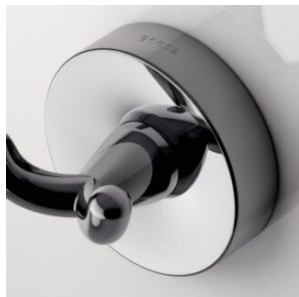

GEESA - LUNA

Luna is pure and timeless, like the moon, and distinctive as a result of which this collection...

[Read More](#)

Categories: [Bathroom Accesories](#), [Geesa](#)