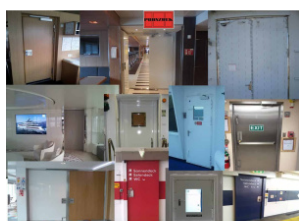

SHIPDOOR "PK-WTS"

Weathertight wheelhouse sliding door, type "PK-WTS".

Double walled steel door, frame with...

[Read More](#)

Categories: [Marine Doors](#), [Marine Equipment](#), [Ship Doors](#)